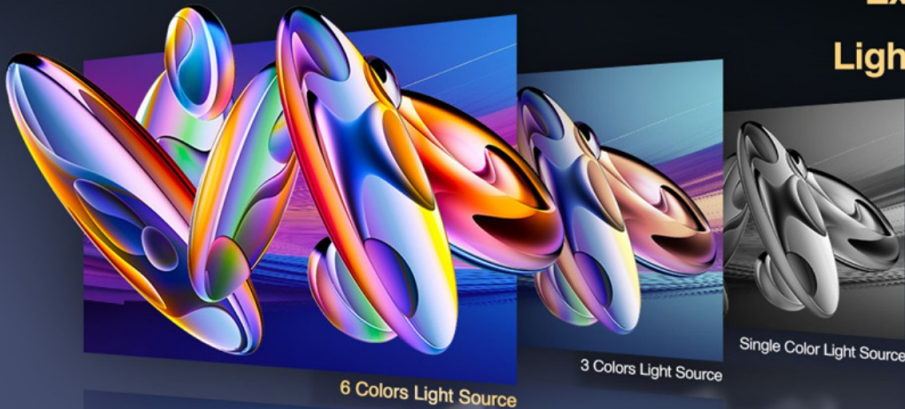

Exclusive 6-colour LED Light Source Technology

$\Delta E \approx 1^3$

True to life color

Brilliant Visual Before Your Eyes

Brighter highlights, sharper details and more vibrant colors come alive

4K
SUPPORT